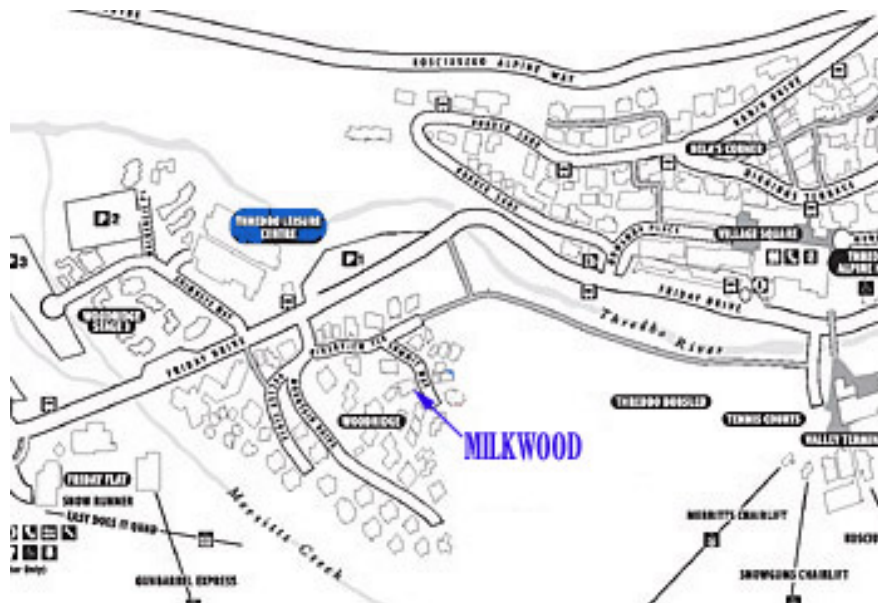

ARRIVAL INSTRUCTIONS FOR MILKWOOD

MILKWOOD is located on your right just before the end of Summit Way before you reach the laneway for Granite Peaks, Summit Way forks off Riverview Terrace in The Woodridge area.

Coming from the Friday Flat end of town turn right into the Woodridge area which is opposite the Thredbo Leisure Centre, turn immediately left into Riverview Terrace and follow the road when it forks right up to Summit Way.

MILKWOOD is the front apartment, it has two carparking spaces which are on Summit Way and Opposite Littleton

CHECK IN TIME IS STRICTLY **4PM on the day of your arrival** unless previously organized with Glenn Smith, the code to the front door is C6281